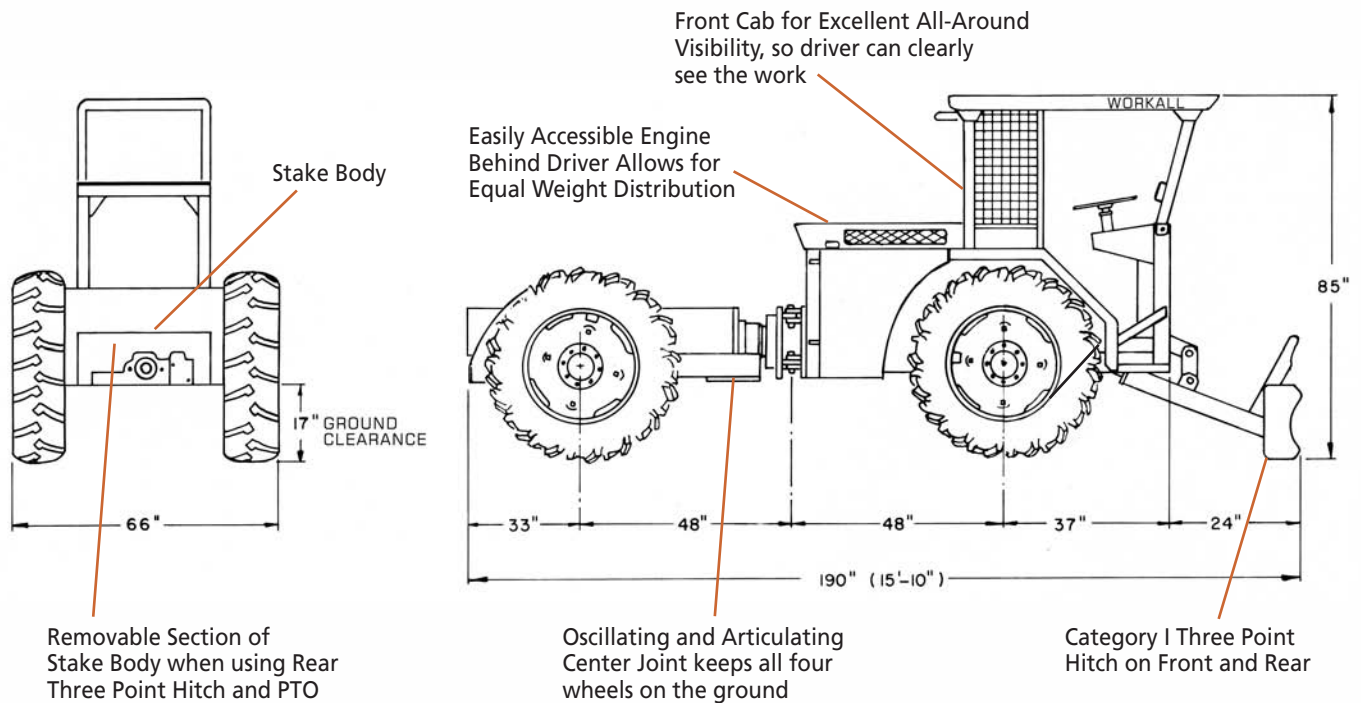

COLLINS **WORKALL**®

WORKALL is the ONE versatile tractor designed for your Forestry, Construction, and Agricultural needs

The **COLLINS WORKALL**® is the ONE versatile tractor designed for your forestry, construction, and agricultural needs. **WORKALL**® can be used with standard farm attachments, as a small skidder, dump truck, loader, backhoe, snowblower, mower, forklift, rototiller, eliminating the need for many single purpose machines. The tip-resistant oscillating and articulating center joint keeps all four wheels on the ground, combined with the **WORKALL**®'s narrow width, equal weight distribution, and excellent maneuvering characteristics makes this safe, conservation-friendly tractor ideal for use in rugged, hilly New England terrain.

The **COLLINS WORKALL®** tractor is Engineered from the Ground Up!

- Horsepower - Continuous 80 - Diesel or Gas
- Tire size: 11.22 x 24 Agricultural Tread
- Transmission - Hydrostatic
- Tanks Capacities: 23 U.S. Gallons
- Steering: Hydraulic - Two Cylinders
- Weight: 6500 lbs. with Flat Stake Body and Front Blade

STANDARD FEATURES:

- Foot controlled hydrostatic four wheel drive. 4 individual wheel motors
- Infinitely variable speed. 0-13 mph
- Center articulating and oscillating
- Full instrument panel
- Lights front and rear
- Fully enclosed wire protection for driver
- Live PTO - 40 HP - front and rear (not both at same time)
- Auxiliary Disconnects (2) on front and rear
- Flat Body with slots for stakes - removable section when using three point hitch