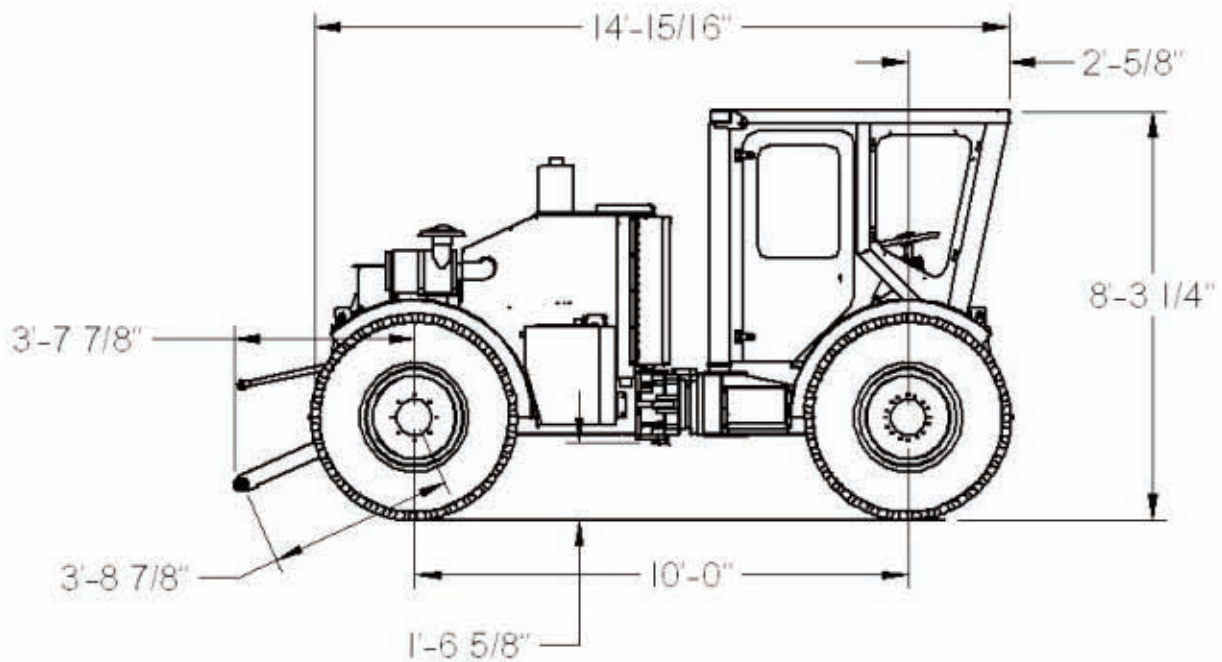

# **COLLINS** WORKALL<sup>®</sup> Model JDX

**WORKALL** is the ONE versatile tractor designed for your Forestry, Construction, and Agricultural needs

**COLLINS** WORKALL<sup>®</sup>

Nelson Tractor LTD. Maury Collins